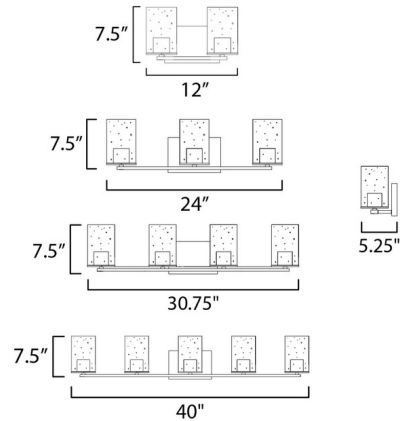

### Description

The Sleek Bathroom Vanity Light features a clean and simple design with a rectangular backplate and a long slender arm that holds a collection of Clear Seeded Glass shades.

Shown in black / seedy glass

### Specifications

COLOR . . . . . Seedy Glass  
 BODY FINISH . . . . . Black  
 WATTAGE . . . . . 120W  
 DIMMER . . . . . Standard 120V  
 DIMENSIONS . . . . . 12"W x 7.5"H x 5.25"D  
 BULB NOT INCLUDED . . . . . 2 x Edison/Medium (E26)/60W/120V Incandescent  
 OTHER BULB OPTIONS . . . . . 2 x Edison/Medium (E26)/120V LED

### Technical Information

PRODUCT DIMENSIONS . . . . . Backplate: 7"W x 4.75"H

CLICK TO VIEW PRODUCT

Notes: