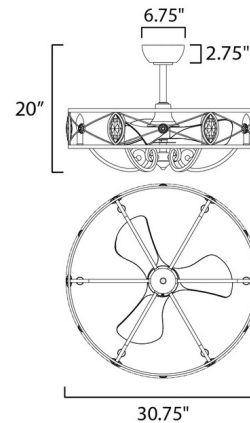

CLICK TO VIEW PRODUCT

Notes: