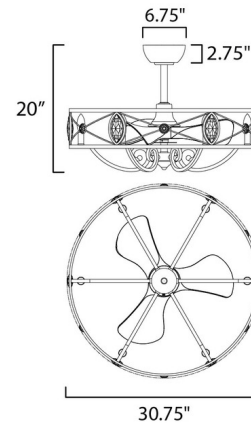

CLICK TO VIEW PRODUCT

Notes: