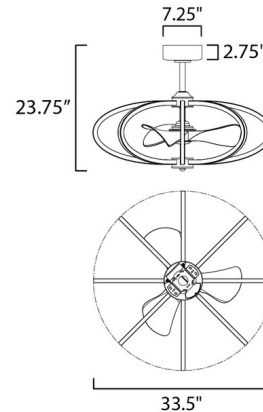

Shown in satin nickel

Specifications

BLADE COLOR	N/A
BODY FINISH	Satin Nickel
WATTAGE	60W
DIMMER	Standard 120V
DIMENSIONS	33.5"W x 23.75"H
INTEGRATED LED MODULE	8 x LED/7.5W/120V LED

Technical Information

PRODUCT DIMENSIONS	Max Overall Height: 23.5"
COLOR RENDERING	80 CRI
LAMP COLOR	Tunable White
LUMENS/WATT	576.00
LUMINOUS FLUX	4320 lumens

CLICK TO VIEW PRODUCT

Notes: