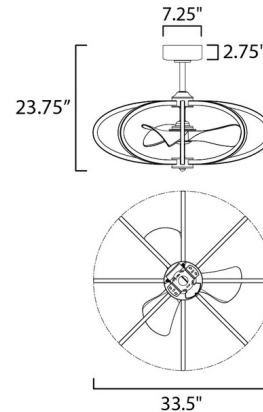

CLICK TO VIEW PRODUCT

Notes: