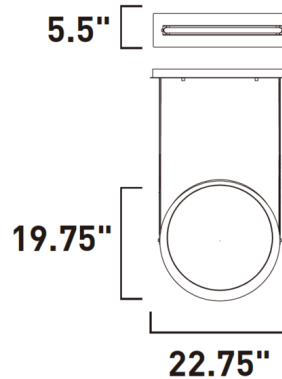

Specifications

COLOR Frosted
BODY FINISH Natural Aged Brass
WATTAGE 24.5W
DIMMER Low Voltage Electronic
DIMENSIONS 22.75"W x 19.75"H x 5.5"D
INTEGRATED LED MODULE 1 x LED/24.5W/120V LED

Technical Information

PRODUCT DIMENSIONS Max Overall Height: 49.25in Min. - 83in Max.
LAMP LIFE 25000 hours
COLOR RENDERING 90 CRI
LAMP COLOR 3000K
LUMENS/WATT 40.00
LUMINOUS FLUX 980 lumens

Shown in natural aged brass / frosted