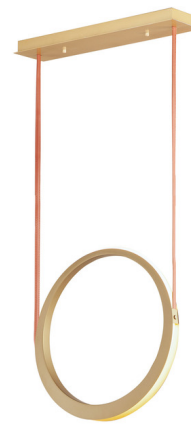

Lightology

lightology.com
866-954-4489
05-23-26

Project: _____

Company: _____

Location: _____ Fixture Type: _____

SPEC #: **ET21023879**

Approved On: _____ Approved By: _____

Tether Single Pendant

By Et2

Description

The Tether Single Pendant features a ring with a Steel body and a Natural Aged Brass finish. Includes concealed lighting around the perimeter. The ensemble is suspended from a rectangular canopy with leather straps. ETL listed. Architizer A+ Product Award Finalist 2021

Specifications

COLOR Frosted
BODY FINISH Natural Aged Brass
WATTAGE 24.5W
DIMMER Low Voltage Electronic
DIMENSIONS 22.75"W x 19.75"H x 5.5"D
INTEGRATED LED MODULE 1 x LED/24.5W/120V LED

Technical Information

PRODUCT DIMENSIONS Max Overall Height: 49.25in Min. - 83in Max.
LAMP LIFE 25000 hours
COLOR RENDERING 90 CRI
LAMP COLOR 3000K
LUMENS/WATT 40.00
LUMINOUS FLUX 980 lumens

Shown in natural aged brass / frosted