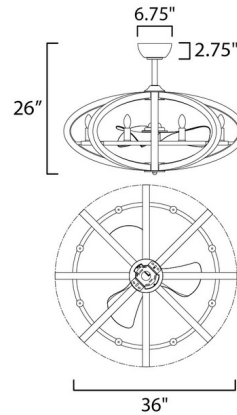

Lightology

lightology.com
866-954-4489
04-25-26

Project: _____

Company: _____

Location: _____ Fixture Type: _____

SPEC #: **MAX1023884**

Approved On: _____ Approved By: _____

Bodega Bay Fandelight By Maxim Lighting

Shown in anthracite / antique pecan

Specifications

BLADE COLOR	Antique Pecan
BODY FINISH	Anthracite
WATTAGE	32W
DIMMER	Standard 120V
DIMENSIONS	36"W x 26"H
BULB INCLUDED	8 x B10/Medium (E26)/4W/120V LED