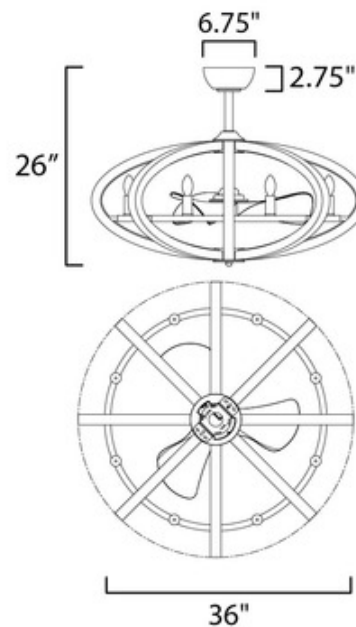

BRAND

Maxim Lighting

DESCRIPTION

The Bodega Bay Fandelier has rings of Ash wood that are distressed and then finished In Antique Pecan for that old world feel. A Anthracite finish pulls the design all together. Wi-Fi enabled function allows you to control the fan speed or light intensity from your favorite device. Damp location rated. ETL listed.

Shown in: Anthracite / Antique Pecan

SHADE COLOR	Antique Pecan
BODY FINISH	Anthracite
WATTAGE	N/A
DIMMER	Standard 120V
DIMENSIONS	36"W x 26"H
LAMP	N/A

Technical Information

LUMINOUS FLUX	2650 lumens
LUMENS/WATT	662.50
LAMP COLOR	3000 K
COLOR RENDERING	80 CRI

ITEM NUMBER MAX1023884

COMPANY	PROJECT	FIXTURE TYPE	APPROVED BY	DATE