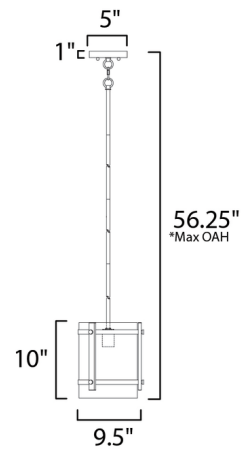

Shown in black / clear