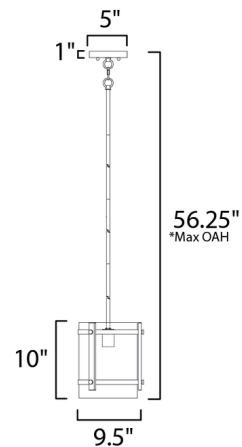

### Specifications

COLOR . . . . . Clear  
BODY FINISH . . . . . Black  
WATTAGE . . . . . 8W  
DIMMER . . . . . Standard 120V  
DIMENSIONS . . . . . 9.5"W x 10"H  
BULB NOT INCLUDED . . . . . 1 x Edison/Medium (E26)/8W/120V LED

### Technical Information

PRODUCT DIMENSIONS . . . . . Max Overall Height: 56.25"

Shown in black / clear

CLICK TO VIEW PRODUCT

Notes: