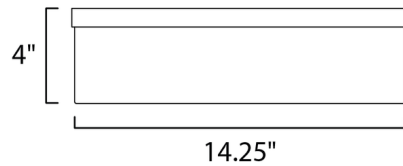

### Specifications

COLOR	Natural
BODY FINISH	Black
WATTAGE	16W
DIMMER	Standard 120V
DIMENSIONS	14.25"W x 4"H
BULB NOT INCLUDED	2 x A19/Medium (E26)/8W/120V LED

CLICK TO VIEW PRODUCT

Notes: