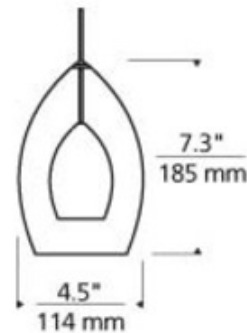

BRAND

Visual Comfort Modern

DESCRIPTION

Inner Fire Freejack Pendant features a clear glass surrounding a small frosted raindrop glass. Compatible for use with 1-circuit and 2-circuit Monorail track systems or Freejack canopy. Includes one 12 volt, 35 watt halogen bipin lamp. Supplied with six feet of field-cutable suspension cable and a Freejack connector. Freejack canopy required if used as a monopoint, sold separately. LED canopy compatible with both halogen and LED lamp options. Dimmer type dependent on system transformer (low voltage magnetic or electronic).

SHADE COLOR	Frost
BODY FINISH	Satin Nickel
WATTAGE	35W
DIMMER	Dimmable
DIMENSIONS	79.3"L x 4.5"W x 7.3"H
BULB INCLUDED	
LAMP	1 x JC/CY6.35 (bipin)/35W/12V Halogen

SPEC # TLG10245

COMPANY

PROJECT

FIXTURE TYPE