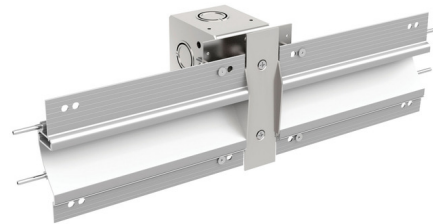

## Reveal Wall Wash Center Feed Power Connector By PureEdge Lighting

### Description

Reveal Wall Wash Center Feed Power Connector is used in longer runs that require additional power feeds. LED strip not included. Includes Junction Box, Adjustable Mounting Bars, Channel Joiners, and (2) B90 Power Connectors. For use with Pure Lighting DIY Reveal Wall Wash Plaster-In LED system.

Shown in satin aluminum

### Specifications

COLOR	N/A
BODY FINISH	Satin Aluminum
WATTAGE	N/A
DIMMER	N/A
DIMENSIONS	1.38"W x 3.62"H
BULB	N/A

CLICK TO VIEW PRODUCT

Notes: