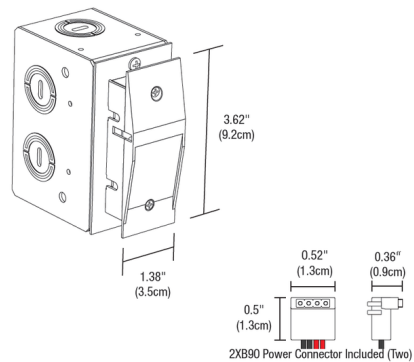

### Description

Reveal Wall Wash Center Feed Power Connector is used in longer runs that require additional power feeds. LED strip not included. Includes Junction Box, Adjustable Mounting Bars, Channel Joiners, and (2) B90 Power Connectors. For use with Pure Lighting DIY Reveal Wall Wash Plaster-In LED system.

### Specifications

COLOR	N/A
BODY FINISH	Satin Aluminum
WATTAGE	N/A
DIMMER	N/A
DIMENSIONS	1.38"W x 3.62"H
BULB	N/A

CLICK TO VIEW PRODUCT

Notes: