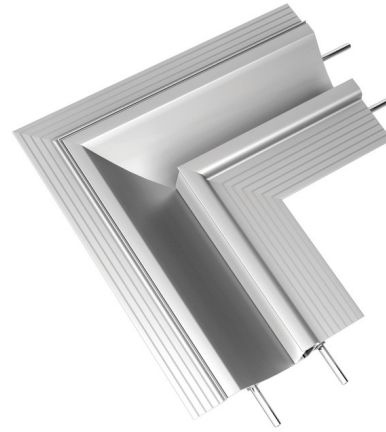

## Reveal Wall Wash 2 L-Shaped Inside Corner Channel Connector By PureEdge Lighting

### Description

The Reveal Wall Wash 2 L-Shaped Inside Corner Channel Connector allows for seamless runs following the contour of an inside corner. The Inside Corner Channel Connector comes in two reflector finish options and includes Channel Joiners. LED strip not included. For use with Reveal Wall Wash 2 DIY Plaster-In LED System.

Shown in satin aluminum

### Specifications

COLOR	N/A
BODY FINISH	Satin Aluminum
WATTAGE	N/A
DIMMER	N/A
DIMENSIONS	6"W x 6"H
BULB	N/A

CLICK TO VIEW PRODUCT

Notes: