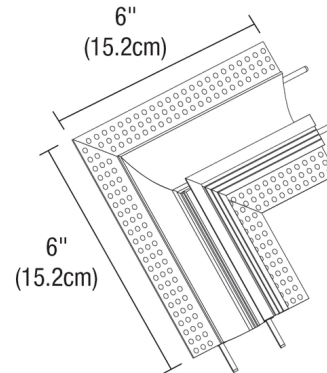

## Reveal Wall Wash 2 L-Shaped Inside Corner Channel Connector By PureEdge Lighting

### Description

The Reveal Wall Wash 2 L-Shaped Inside Corner Channel Connector allows for seamless runs following the contour of an inside corner. The Inside Corner Channel Connector comes in two reflector finish options and includes Channel Joiners. LED strip not included. For use with Reveal Wall Wash 2 DIY Plaster-In LED System.

### Specifications

COLOR	N/A
BODY FINISH	Satin Aluminum
WATTAGE	N/A
DIMMER	N/A
DIMENSIONS	6"W x 6"H
BULB	N/A

CLICK TO VIEW PRODUCT

Notes: