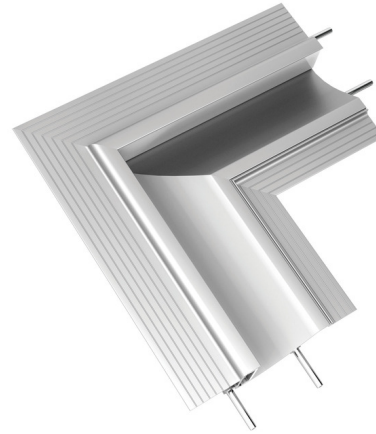

## Reveal Wall Wash 2 L-Shaped Outside Corner Channel Connector By PureEdge Lighting

### Description

The Reveal Wall Wash 2 L-Shaped Outside Corner Channel Connector allows for seamless runs following the contour of an outside corner. The Outside Corner Channel Connector comes in two reflector finish options and includes Channel Joiners. LED strip not included. For use with Reveal Wall Wash DIY Plaster-In LED System.

Shown in satin aluminum

### Specifications

COLOR	N/A
BODY FINISH	Satin Aluminum
WATTAGE	N/A
DIMMER	N/A
DIMENSIONS	6"W x 6"H
BULB	N/A

CLICK TO VIEW PRODUCT

Notes: