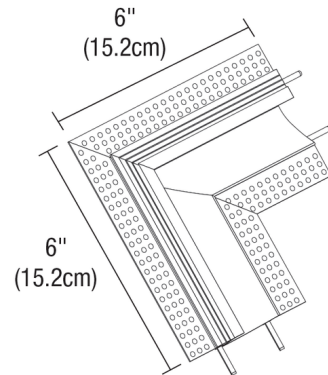

## Reveal Wall Wash 2 L-Shaped Outside Corner Channel Connector By PureEdge Lighting

### Description

The Reveal Wall Wash 2 L-Shaped Outside Corner Channel Connector allows for seamless runs following the contour of an outside corner. The Outside Corner Channel Connector comes in two reflector finish options and includes Channel Joiners. LED strip not included. For use with Reveal Wall Wash DIY Plaster-In LED System.

### Specifications

COLOR	N/A
BODY FINISH	Satin Aluminum
WATTAGE	N/A
DIMMER	N/A
DIMENSIONS	6"W x 6"H
BULB	N/A

CLICK TO VIEW PRODUCT

Notes: