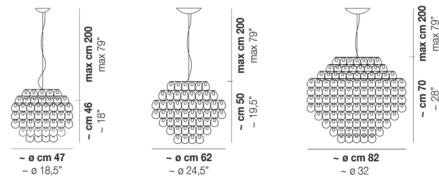

By Vistosi

Description

The Minigiogali Pendant features handmade crystal elements which create a unique lighting effect when the fixture is illuminated.

Shown in chrome / silver

Specifications

COLOR Silver
BODY FINISH Chrome
WATTAGE 180W
DIMMER Standard 120V
DIMENSIONS 20"W x 14"H
BULB NOT INCLUDED 3 x A19/Medium (E26)/60W/120V Incandescent
OTHER BULB OPTIONS 4 x A19/Medium (E26)/120V LED

Technical Information

PRODUCT DIMENSIONS Chain: 33"L

CLICK TO VIEW PRODUCT

Notes: