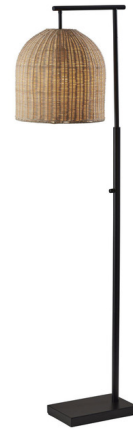

Lightology

lightology.com
866-954-4489
04-21-26

Project: _____

Company: _____

Location: _____ Fixture Type: _____

SPEC #: **ADS1024840**

Approved On: _____ Approved By: _____

Bahama Floor Lamp

By Adesso Corp.

Description

The Bahama Floor Lamp features a dome shaped shade with a Light Natural Rattan finish. Available with a 5ft long Black fabric-covered cord. Includes a slender structure and a rectangular base with a Dark Bronze finish. Controlled by an on/off rotary switch on stem.

Shown in dark bronze / natural

Specifications

COLOR Natural
BODY FINISH Dark Bronze
WATTAGE 60W
DIMMER N/A
DIMENSIONS 12"W x 58"H x 17"D
BULB NOT INCLUDED 1 x A19/Medium (E26)/60W/120V Incandescent
OTHER BULB OPTIONS 1 x A19/Medium (E26)/120V LED
COUNTRY OF ORIGIN China

Technical Information

PRODUCT DIMENSIONS Shade Dimensions: 12" dia. x 12" H

CLICK TO VIEW PRODUCT

Notes: