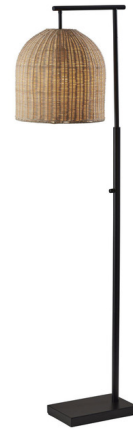

# Lightology

lightology.com  
866-954-4489  
07-07-26

Project: \_\_\_\_\_

Company: \_\_\_\_\_

Location: \_\_\_\_\_ Fixture Type: \_\_\_\_\_

SPEC #: **ADS1024840**

Approved On: \_\_\_\_\_ Approved By: \_\_\_\_\_

## Bahama Floor Lamp

By Adesso Corp.

### Description

The Bahama Floor Lamp features a dome shaped shade with a Light Natural Rattan finish. Available with a 5ft long Black fabric-covered cord. Includes a slender structure and a rectangular base with a Dark Bronze finish. Controlled by an on/off rotary switch on stem.

### Technical Information

PRODUCT DIMENSIONS . . . . . Shade Dimensions: 12" dia. x 12" H

CLICK TO VIEW PRODUCT

Notes: