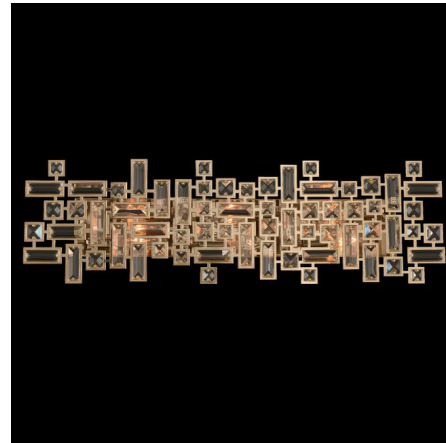

Lightology

lightology.com
866-954-4489
04-25-26

Project: _____

Company: _____

Location: _____ Fixture Type: _____

SPEC #: **AGR1025002**

Approved On: _____ Approved By: _____

Vermeer Bathroom Vanity Light By Allegrì

Description

The Vermeer Bathroom Vanity Light was inspired by the De Stijl Art Movement founded in the Netherlands during the early 20th century. These Clear Prism crystals are arranged in unique patterns that embody the De Stijl principles of asymmetry and rectilinear lines.

Shown in brushed champagne gold / firenze clear

Specifications

COLOR Firenze Clear
BODY FINISH Brushed Champagne Gold
WATTAGE 240W
DIMMER Standard 120V
DIMENSIONS 30"W x 9"H x 4"D
BULB NOT INCLUDED 6 x B10/Candelabra (E12)/40W/120V Incandescent
OTHER BULB OPTIONS 6 x B10/Candelabra (E12)/120V LED
COUNTRY OF ORIGIN China