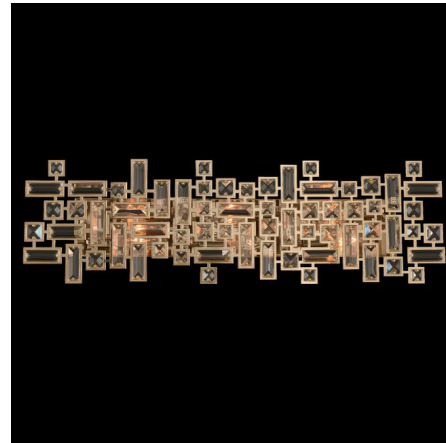

Lightology

lightology.com
866-954-4489
07-07-26

Project: _____

Company: _____

Location: _____ Fixture Type: _____

SPEC #: **AGR1025002**

Approved On: _____ Approved By: _____

Vermeer Bathroom Vanity Light By Allegrì

Description

The Vermeer Bathroom Vanity Light was inspired by the De Stijl Art Movement founded in the Netherlands during the early 20th century. These Clear Prism crystals are arranged in unique patterns that embody the De Stijl principles of asymmetry and rectilinear lines.

Shown in brushed champagne gold / firenze clear

Specifications

COLOR Firenze Clear
BODY FINISH Brushed Champagne Gold
WATTAGE 240W
DIMMER Standard 120V
DIMENSIONS 30"W x 9"H x 4"D
BULB NOT INCLUDED 6 x B10/Candelabra (E12)/40W/120V Incandescent
OTHER BULB OPTIONS 6 x B10/Candelabra (E12)/120V LED
COUNTRY OF ORIGIN China