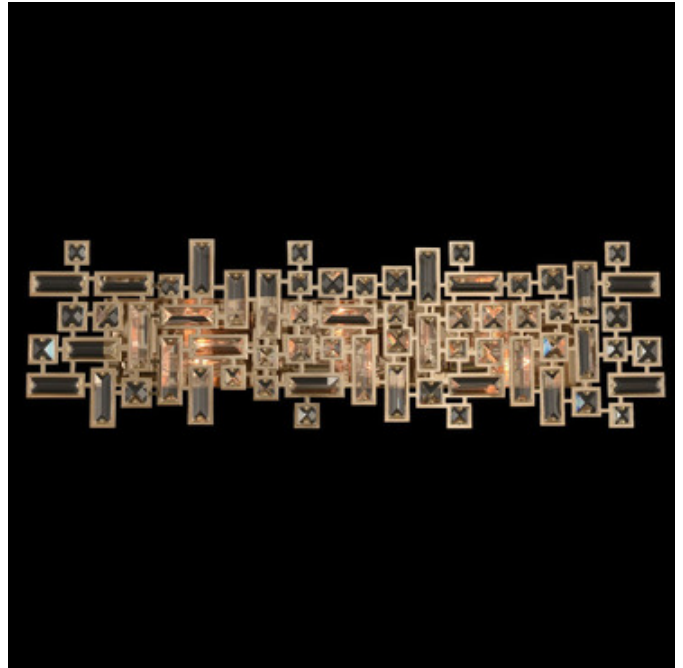

BRAND

Allegri

DESCRIPTION

The Vermeer Bathroom Vanity Light was inspired by the De Stijl Art Movement founded in the Netherlands during the early 20th century. These Clear Prism crystals are arranged in unique patterns that embody the De Stijl principles of asymmetry and rectilinear lines.

Shown in: Brushed Champagne Gold / Firenze Clear

SHADE COLOR	Firenze Clear
BODY FINISH	Brushed Champagne Gold
WATTAGE	240W
DIMMER	Standard 120V
DIMENSIONS	30"W x 9"H x 4"D
BULB NOT INCLUDED	
LAMP	6 x B10/Candelabra (E12)/40W/120V Incandescent 6 x B10/Candelabra (E12)/120V LED