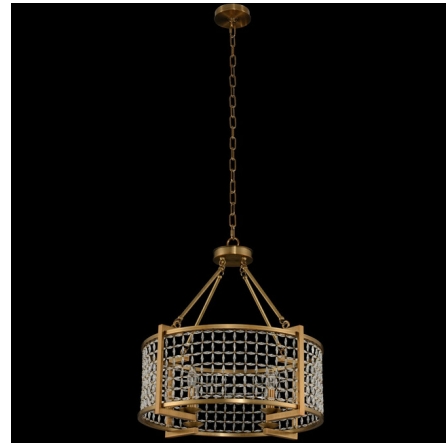

Lightology

lightology.com
866-954-4489
04-25-26

Project: _____

Company: _____

Location: _____ Fixture Type: _____

SPEC #: **AGR1025074**

Approved On: _____ Approved By: _____

Verona Pendant By Allegri

Description

The Verona Pendant offers an Art Deco frame in a brushed brass finish. A mesh of clear Firenze crystals surrounds the bulbs to create an open air feel.

Shown in brushed brass / firenze clear

Specifications

COLOR Firenze Clear
BODY FINISH Brushed Brass
WATTAGE 240W
DIMMER Standard 120V
DIMENSIONS 24"W x 26"H x 24"D
BULB NOT INCLUDED 4 x B10/Candelabra (E12)/60W/120V Incandescent
OTHER BULB OPTIONS 4 x B10/Candelabra (E12)/120V LED
COUNTRY OF ORIGIN China

Technical Information

PRODUCT DIMENSIONS Canopy: 6" diameter x 1"H

CLICK TO VIEW PRODUCT

Notes: