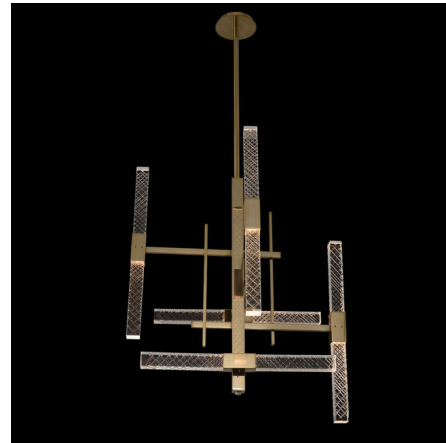

Lightology

lightology.com
866-954-4489
07-07-26

Project: _____

Company: _____

Location: _____ Fixture Type: _____

SPEC #: **AGR1025117**

Approved On: _____ Approved By: _____

Apollo Chandelier By Allegri

Description

The Apollo Chandelier offers a sleek, modern look that will have a striking appearance in a variety of interiors, featuring clear Firenze crystal rods etched with a diamond pattern positioned horizontally and vertically in geometric fashion.

Shown in brushed champagne gold / firenze clear

Specifications

COLOR Firenze Clear
BODY FINISH Brushed Champagne Gold
WATTAGE 40W
DIMMER Low Voltage Electronic
DIMENSIONS 26"W x 35"H x 37"D
INTEGRATED LED MODULE 10 x LED/4W/120V LED
COUNTRY OF ORIGIN China

Technical Information

PRODUCT DIMENSIONS Canopy: 6"W x 6"D x 1"H
COLOR RENDERING 90 CRI
LAMP COLOR 3000K
LUMENS/WATT 750.00
LUMINOUS FLUX 3000 lumens

CLICK TO VIEW PRODUCT

Notes: