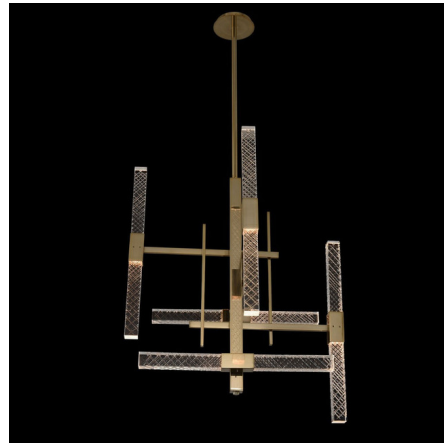

## Apollo Chandelier By Allegri

### Description

The Apollo Chandelier offers a sleek, modern look that will have a striking appearance in a variety of interiors, featuring clear Firenze crystal rods etched with a diamond pattern positioned horizontally and vertically in geometric fashion.

### Specifications

COLOR . . . . . Firenze Clear  
BODY FINISH . . . . . Brushed Champagne Gold  
WATTAGE . . . . . 40W  
DIMMER . . . . . Low Voltage Electronic  
DIMENSIONS . . . . . 26"W x 35"H x 37"D  
INTEGRATED LED MODULE . . . . . 10 x LED/4W/120V LED  
COUNTRY OF ORIGIN . . . . . China

### Technical Information

PRODUCT DIMENSIONS . . . . . Canopy: 6"W x 6"D x 1"H  
COLOR RENDERING . . . . . 90 CRI  
LAMP COLOR . . . . . 3000K  
LUMENS/WATT . . . . . 750.00  
LUMINOUS FLUX . . . . . 3000 lumens