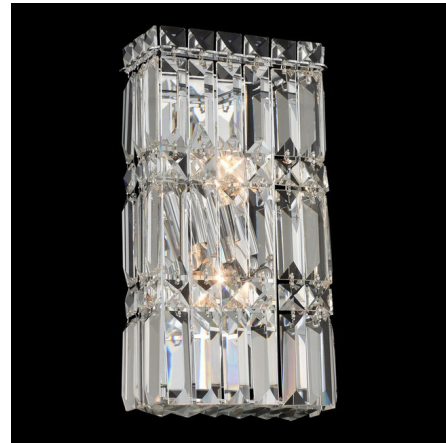

Lightology

lightology.com
866-954-4489
04-27-26

Project: _____

Company: _____

Location: _____ Fixture Type: _____

SPEC #: **AGR1025118**

Approved On: _____ Approved By: _____

Rettangolo Wall Sconce

By Allegri

Description

The Rettangolo Wall Sconce offers a glamorous look, featuring a rectangular shade composed of square and rectangular cut clear Firenze crystals, set into a chrome finished frame that is sure to add a splash of sparkle to any space.

Shown in chrome / firenze clear

Specifications

COLOR Firenze Clear
BODY FINISH Chrome
WATTAGE 80W
DIMMER Standard 120V
DIMENSIONS 7"W x 13"H x 3"D
BULB NOT INCLUDED 2 x B10/Candelabra (E12)/40W/120V Incandescent
OTHER BULB OPTIONS 2 x B10/Candelabra (E12)/120V LED
COUNTRY OF ORIGIN China