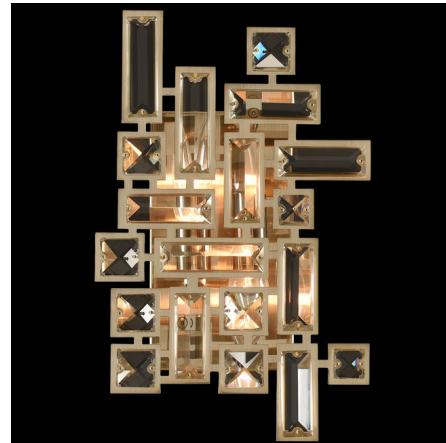

Lightology

lightology.com
866-954-4489
07-06-26

Project: _____

Company: _____

Location: _____ Fixture Type: _____

SPEC #: **AGR1025158**

Approved On: _____ Approved By: _____

Vermeer Wall Sconce

By Allegri

Description

The Vermeer Tall Wall Sconce was inspired by the De Stijl Art Movement founded in the Netherlands during the early 20th century. These clear Prism crystals are arranged in unique patterns that embody the De Stijl principles of asymmetry and rectilinear lines.

Shown in brushed champagne gold / firenze clear

Specifications

COLOR Firenze Clear
BODY FINISH Brushed Champagne Gold
WATTAGE 80W
DIMMER Standard 120V
DIMENSIONS 8"W x 12"H x 4"D
BULB NOT INCLUDED 2 x B10/Candelabra (E12)/40W/120V Incandescent
OTHER BULB OPTIONS 2 x B10/Candelabra (E12)/120V LED
COUNTRY OF ORIGIN China