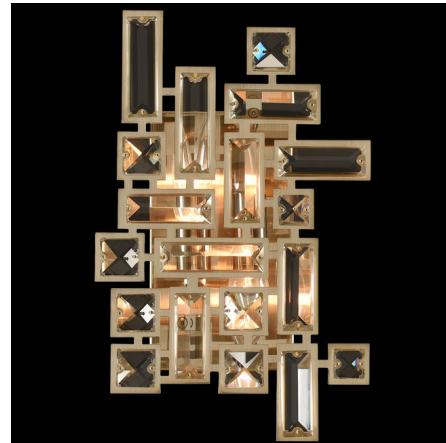

Lightology

lightology.com
866-954-4489
04-25-26

Project: _____

Company: _____

Location: _____ Fixture Type: _____

SPEC #: **AGR1025158**

Approved On: _____ Approved By: _____

Vermeer Wall Sconce

By Allegri

Description

The Vermeer Tall Wall Sconce was inspired by the De Stijl Art Movement founded in the Netherlands during the early 20th century. These clear Prism crystals are arranged in unique patterns that embody the De Stijl principles of asymmetry and rectilinear lines.

Shown in brushed champagne gold / firenze clear

Specifications

COLOR Firenze Clear
BODY FINISH Brushed Champagne Gold
WATTAGE 80W
DIMMER Standard 120V
DIMENSIONS 8"W x 12"H x 4"D
BULB NOT INCLUDED 2 x B10/Candelabra (E12)/40W/120V Incandescent
OTHER BULB OPTIONS 2 x B10/Candelabra (E12)/120V LED
COUNTRY OF ORIGIN China