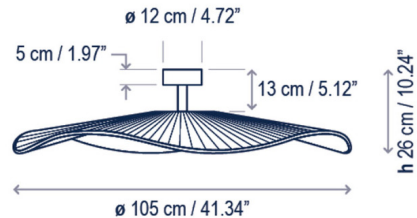

### Specifications

COLOR . . . . . Cream Translucent Ribbon  
BODY FINISH . . . . . White  
WATTAGE . . . . . 17.2W  
DIMMER . . . . . Standard 120V  
DIMENSIONS . . . . . 41.34"W x 10.24"H  
INTEGRATED LED MODULE . . . . . 1 x LED/17.2W/120V LED  
COUNTRY OF ORIGIN . . . . . Spain