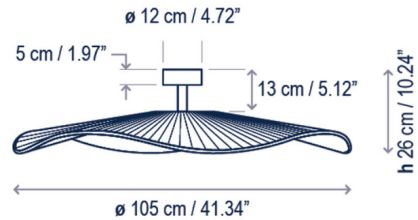

Shown in white / cream translucent ribbon

Specifications

COLOR Cream Translucent Ribbon
BODY FINISH White
WATTAGE 17.2W
DIMMER Standard 120V
DIMENSIONS 41.34"W x 10.24"H
INTEGRATED LED MODULE 1 x LED/17.2W/120V LED
COUNTRY OF ORIGIN Spain