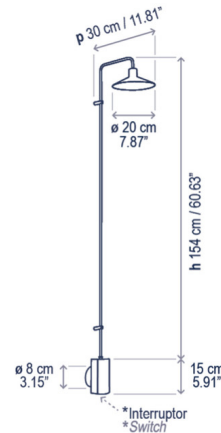

Lightology

lightology.com
866-954-4489
04-05-26

Project: _____

Company: _____

Location: _____ Fixture Type: _____

SPEC #: **BOV1025293**

Approved On: _____ Approved By: _____

Platet A06 Wall Sconce

By Bover

Description

The Platet A06 Wall Sconce features a clean and simple design with a slight industrial flair. The long body of the wall sconce is secured to the wall and then sticks out at the top to hold the shallow cone shaped shade. Two dimming options available with a Matte Black body complemented by an Olive Grey, Grey, Terracotta, or Antique Brass shade. ETL and CE listed.

Specifications

COLOR . . . . . Olive Grey
BODY FINISH . . . . . Ebony Black
WATTAGE 4.2W
DIMMER . . . . . N/A
DIMENSIONS . . . . . 7.87"W x 66.54"H x 11.81"D
INTEGRATED LED MODULE . . . . . 1x LED/4.2W/120-277V LED
COUNTRY OF ORIGIN . . . . . Spain

Technical Information

COLOR RENDERING . . . . . 90 CRI
LAMP COLOR 2700K
LUMENS/WATT 120.00
LUMINOUS FLUX . . . . . 504 lumens

Shown in ebony black / olive grey

CLICK TO VIEW PRODUCT

Notes: