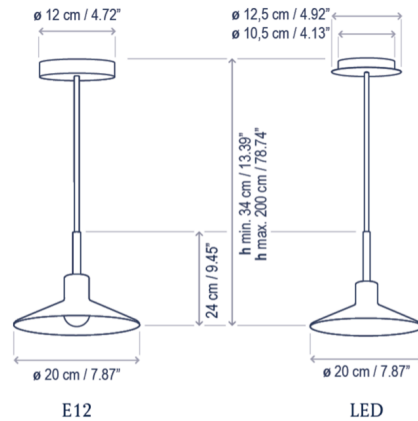

The Platet Pendant features a clean and simple design with a slight industrial flair with a shallow cone shaped shade. Available in two LED options with an Ebony Black finish complemented by a Light Grey, Olive Grey, Antique Brass, or Terracotta shade. Integrated LED option dimmable with a 0-10V dimmer, sold separately. ETL and CE listed.

Specifications

COLOR Olive Grey
BODY FINISH Ebony Black
WATTAGE 4.2W
DIMMER 0-10V
DIMENSIONS 7.87"W x 13.39"H
INTEGRATED LED MODULE 1 x LED/4.2W/120-277V LED
COUNTRY OF ORIGIN Spain

Technical Information

PRODUCT DIMENSIONS Max Overall Height: 78.74"
COLOR RENDERING 90 CRI
LAMP COLOR 2700K
LUMENS/WATT 120.00
LUMINOUS FLUX 504 lumens

Shown in ebony black / olive grey

CLICK TO VIEW PRODUCT

Notes: