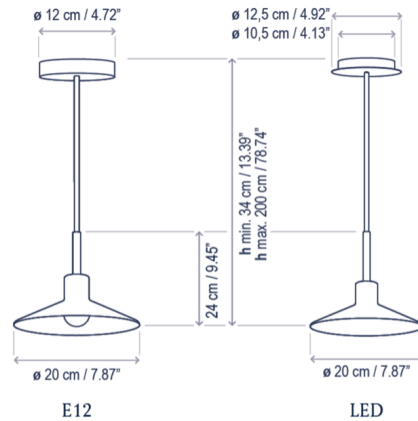

Shown in ebony black / olive grey

CLICK TO VIEW PRODUCT

Notes: