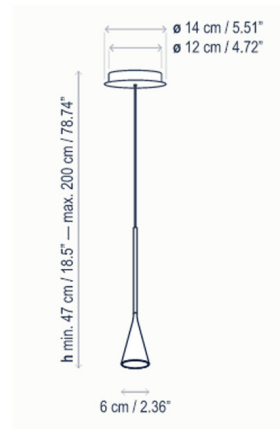

## Skybell Plus S/1L Pendant By Bover

### Specifications

COLOR	N/A
BODY FINISH	Ebony Black
WATTAGE	4.2W
DIMMER	0-10V
DIMENSIONS	2.36"W x 18.5"H
INTEGRATED LED MODULE	1 x LED/4.2W/120V LED
COUNTRY OF ORIGIN	Spain

### Technical Information

PRODUCT DIMENSIONS	Max Overall Height: 78.74"
COLOR RENDERING	93 CRI
LAMP COLOR	2700K
LUMENS/WATT	119.05
LUMINOUS FLUX	500 lumens

CLICK TO VIEW PRODUCT

Notes: