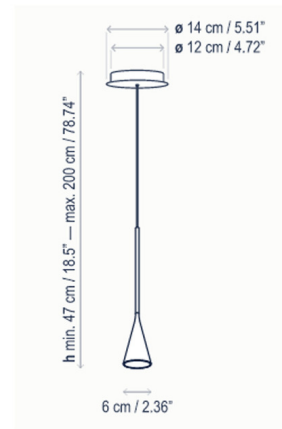

Lightology

lightology.com
866-954-4489
04-21-26

Project: _____
Company: _____
Location: _____ Fixture Type: _____
SPEC #: **BOV1025311**
Approved On: _____ Approved By: _____

Skybell Plus S/1L Pendant By Bover

Shown in ebony black

Specifications

COLOR	N/A
BODY FINISH	Ebony Black
WATTAGE	4.2W
DIMMER	0-10V
DIMENSIONS	2.36"W x 18.5"H
INTEGRATED LED MODULE	1 x LED/4.2W/120V LED
COUNTRY OF ORIGIN	Spain

Technical Information

PRODUCT DIMENSIONS	Max Overall Height: 78.74"
COLOR RENDERING	93 CRI
LAMP COLOR	2700K
LUMENS/WATT	119.05
LUMINOUS FLUX	500 lumens

CLICK TO VIEW PRODUCT

Notes: