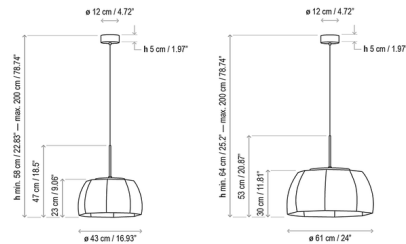

CLICK TO VIEW PRODUCT

Notes: