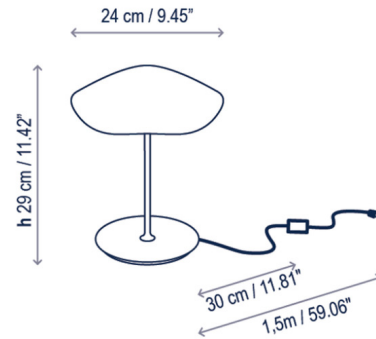

### Description

The Valentina Pendant features a smooth head that draws a wavy shape along the perimeter of the lamp and has a clear contrast with the interior shade color and exterior shade color. Available with a Black/Copper, Light Grey/White, Olive Grey/White, or Terracotta/White finish. Includes an On/Off switch on the cord located 11.81in. from the base of the lamp. ETL and CE listed.

### Specifications

COLOR	N/A
BODY FINISH	Black / Copper
WATTAGE	6.5W
DIMMER	Not Dimmable
DIMENSIONS	9.45"W x 11.42"H x 9.45"D
INTEGRATED LED MODULE	1 x LED/6.5W/120V LED
COUNTRY OF ORIGIN	Spain

### Technical Information

PRODUCT DIMENSIONS	Cord Length: 59.06"
COLOR RENDERING	90 CRI
LAMP COLOR	2700K
LUMENS/WATT	110.00
LUMINOUS FLUX	715 lumens

CLICK TO VIEW PRODUCT

Notes: