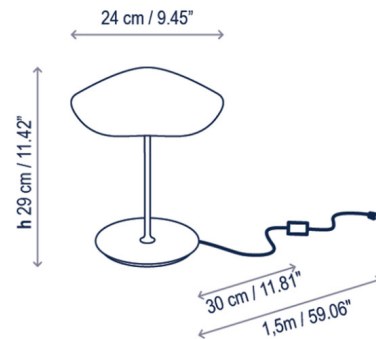

By Bover

Description

The Valentina Pendant features a smooth head that draws a wavy shape along the perimeter of the lamp and has a clear contrast with the interior shade color and exterior shade color. Available with a Black/Copper, Light Grey/White, Olive Grey/White, or Terracotta/White finish. Includes an On/Off switch on the cord located 11.81in. from the base of the lamp. ETL and CE listed.

Shown in black / copper

Specifications

COLOR	N/A
BODY FINISH	Black / Copper
WATTAGE	6.5W
DIMMER	Not Dimmable
DIMENSIONS	9.45"W x 11.42"H x 9.45"D
INTEGRATED LED MODULE	1 x LED/6.5W/120V LED
COUNTRY OF ORIGIN	Spain

Technical Information

PRODUCT DIMENSIONS	Cord Length: 59.06"
COLOR RENDERING	90 CRI
LAMP COLOR	2700K
LUMENS/WATT	110.00
LUMINOUS FLUX	715 lumens

CLICK TO VIEW PRODUCT

Notes: