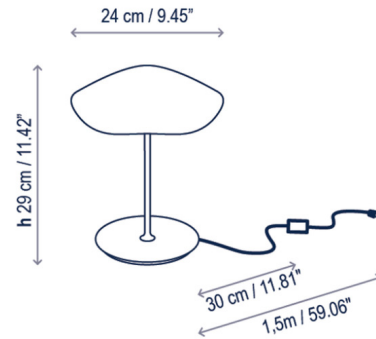

By Bover

Description

The Valentina Pendant features a smooth head that draws a wavy shape along the perimeter of the lamp and has a clear contrast with the interior shade color and exterior shade color. Available with a Black/Copper, Light Grey/White, Olive Grey/White, or Terracotta/White finish. Includes an On/Off switch on the cord located 11.81in. from the base of the lamp. ETL and CE listed.

Shown in black / copper

Specifications

COLOR	N/A
BODY FINISH	Black / Copper
WATTAGE	6.5W
DIMMER	Not Dimmable
DIMENSIONS	9.45"W x 11.42"H x 9.45"D
INTEGRATED LED MODULE	1 x LED/6.5W/120V LED
COUNTRY OF ORIGIN	Spain

Technical Information

PRODUCT DIMENSIONS	Cord Length: 59.06"
COLOR RENDERING	90 CRI
LAMP COLOR	2700K
LUMENS/WATT	110.00
LUMINOUS FLUX	715 lumens

CLICK TO VIEW PRODUCT

Notes: