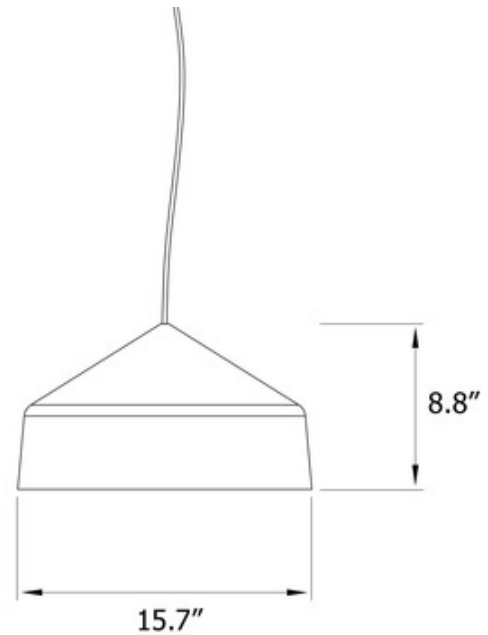

**BRAND**

Carpyen

**DESCRIPTION**

The Easy Light Ezaro Outdoor Pendant showcases vibrant colors with a minimalist design. It features a Metal Shade with a black plug-in cord. Made in Barcelona.

<b>SHADE COLOR</b>	Burgundy
<b>BODY FINISH</b>	N/A
<b>WATTAGE</b>	13W
<b>DIMMER</b>	Standard 120V
<b>DIMENSIONS</b>	15.7"W x 8.8"H
<b>BULB NOT INCLUDED</b>	
<b>LAMP</b>	1 x A19/Medium (E26)/13W/120V LED

*Technical Information*

<b>PRODUCT DIMENSIONS</b>	Cable Length: 275"
---------------------------	--------------------

**SPEC #**

CPN1025371

COMPANY

PROJECT

FIXTURE TYPE

APPROVED BY