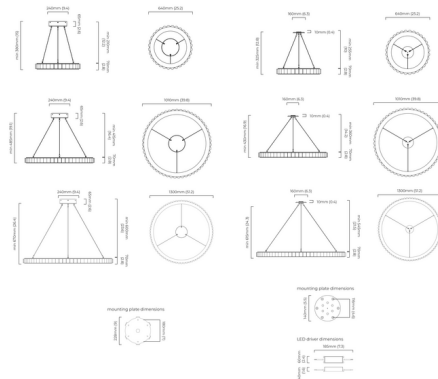

Shown in bronze / alabaster

Specifications

COLOR	Alabaster
BODY FINISH	Bronze
WATTAGE	38W
DIMMER	0-10V
DIMENSIONS	25.2"W x 2.75"H
INTEGRATED LED MODULE	1 x LED/38W/120V LED
COUNTRY OF ORIGIN	United Kingdom