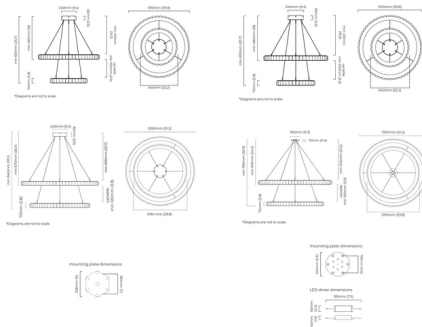

Shown in satin brass / alabaster

Ceiling Rose

Mounting Plate

Specifications

COLOR	Alabaster
BODY FINISH	Satin Brass
WATTAGE	105W
DIMMER	Low Voltage Electronic
DIMENSIONS	39.76"W x 25.7"H
INTEGRATED LED MODULE	1 x LED/67W/120V LED
INTEGRATED LED MODULE	1 x LED/38W/120V LED
COUNTRY OF ORIGIN	United Kingdom

Technical Information

PRODUCT DIMENSIONS	Canopy: 9" Dia.
LAMP COLOR	2700K

CLICK TO VIEW PRODUCT

Notes: