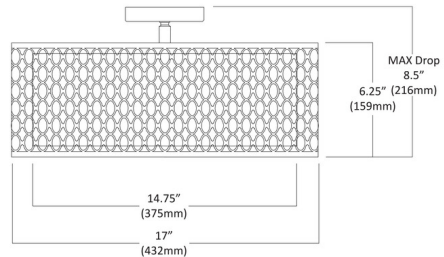

### Specifications

COLOR	White
BODY FINISH	Satin Chrome
WATTAGE	27W
DIMMER	Standard 120V
DIMENSIONS	17"W x 6.25"H x 17"D
BULB NOT INCLUDED	3 x A19/Medium (E26)/9W/120V LED
COUNTRY OF ORIGIN	China

CLICK TO VIEW PRODUCT