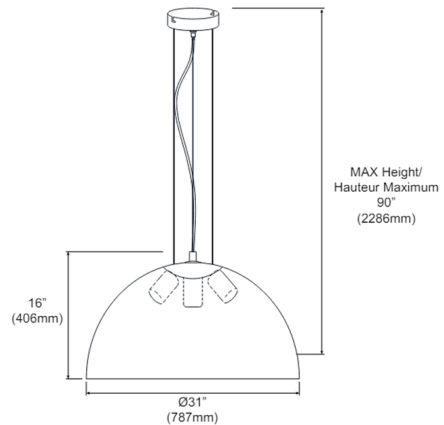

Shown in white / white / white