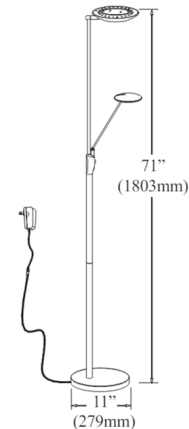

CLICK TO VIEW PRODUCT

Notes: