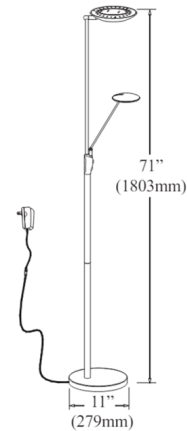

CLICK TO VIEW PRODUCT

Notes: