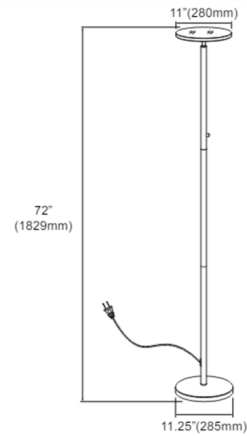

Lightology

lightology.com
866-954-4489
04-24-26

Project: _____

Company: _____

Location: _____ Fixture Type: _____

SPEC #: **DAI1025416**

Approved On: _____ Approved By: _____

Torchier Floor Lamp

By Dainolite

Description

The Torchier Floor Lamp features a metal base and rod with high powered illumination to light any space. Includes dimmer switch on body.

Specifications

COLOR	N/A
BODY FINISH	Satin Chrome
WATTAGE	35W
DIMMER	Included
DIMENSIONS	11.25"W x 72"H x 11.25"D
INTEGRATED LED MODULE	1 x LED/35W/120V LED
COUNTRY OF ORIGIN	China

Technical Information

LAMP LIFE	30000 hours
COLOR RENDERING	80 CRI
LAMP COLOR	3000K
LUMENS/WATT	74.29
LUMINOUS FLUX	2600 lumens

Shown in satin chrome

CLICK TO VIEW PRODUCT

Notes: