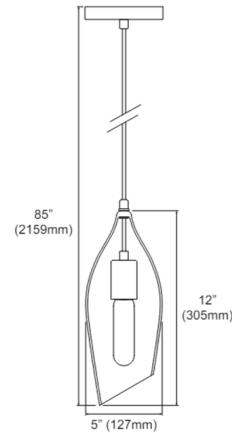

Description

The Abba Pendant features a deceptively simple design based around an elegant drop of light. It's a clean look with a timeless appeal that will add a touch of luxury to minimalist dcors. The metal frame drops to an oval shaped glass fixture for the light, with either an asymmetrical or bright symmetrical configuration.

Shown in black / smoke

Specifications

COLOR	Smoke
BODY FINISH	Black
WATTAGE	9W
DIMMER	Standard 120V
DIMENSIONS	5"W x 12"H x 5"D
BULB NOT INCLUDED	1 x T10/Medium (E26)/9W/120V LED
COUNTRY OF ORIGIN	China