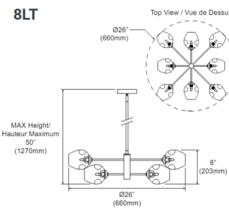

Specifications

COLOR Clear
 BODY FINISH Vintage Bronze / Clear
 WATTAGE 48W
 DIMMER Standard 120V
 DIMENSIONS 26"W x 8"H x 26"D
 BULB NOT INCLUDED 8 x JCD/G9/6W/120V LED
 COUNTRY OF ORIGIN China

CLICK TO VIEW PRODUCT