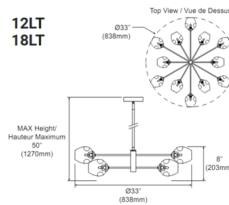

Specifications

COLOR Clear
 BODY FINISH Vintage Bronze / Clear
 WATTAGE 48W
 DIMMER Standard 120V
 DIMENSIONS 26"W x 8"H x 26"D
 BULB NOT INCLUDED 8 x JCD/G9/6W/120V LED
 COUNTRY OF ORIGIN China

CLICK TO VIEW PRODUCT