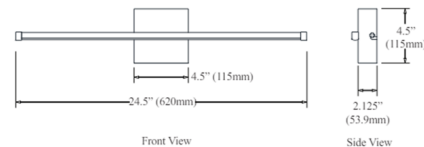

CLICK TO VIEW PRODUCT

Notes: