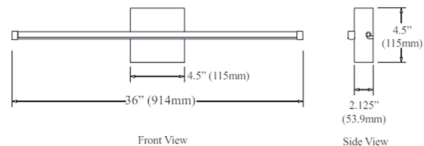

CLICK TO VIEW PRODUCT

Notes: