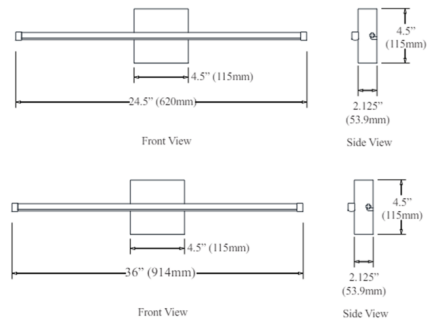

Lightology

lightology.com
866-954-4489
04-25-26

Project: _____
Company: _____
Location: _____ Fixture Type: _____
SPEC #: **DAI1025479**
Approved On: _____ Approved By: _____

Array Horizontal Wall Sconce By Dainolite

Description

Modernize your home with the sleek and simple design of the Array Wall Sconce. A square metal wall mount anchors the fixture to the wall while a slender, horizontal oriented bar rests at its center. A seamless LED strip lines the front of the angular bar, containing its energy-efficient lamping and emitting a balanced and widespread wash of light throughout its surroundings. Small metal accents cap each end of the piece, providing the only decorative touch for this clean and sophisticated fixture.

Specifications

COLOR	White
BODY FINISH	Polished Chrome
WATTAGE	30W
DIMMER	Low Voltage Electronic
DIMENSIONS	36"W x 4.5"H x 2.125"D
INTEGRATED LED MODULE	1 x LED/30W/120V LED
COUNTRY OF ORIGIN	China

Technical Information

LAMP LIFE	30000 hours
COLOR RENDERING	90 CRI
LAMP COLOR	3000K
LUMENS/WATT	73.90
LUMINOUS FLUX	2217 lumens

Shown in polished chrome / white

CLICK TO VIEW PRODUCT

Notes: