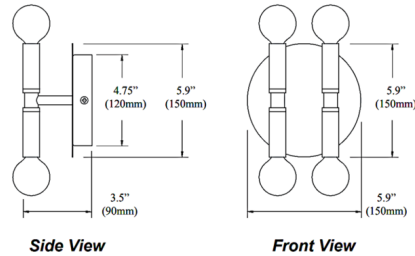

Shown in polished chrome

Specifications

COLOR N/A
BODY FINISH Polished Chrome
WATTAGE 160W
DIMMER Standard 120V
DIMENSIONS 5.9"W x 5.9"H x 3.5"D
BULB NOT INCLUDED 4 x G16.5/Candelabra (E12)/40W/120V Incandescent
OTHER BULB OPTIONS 4 x G16.5/Candelabra (E12)/120V LED
COUNTRY OF ORIGIN China