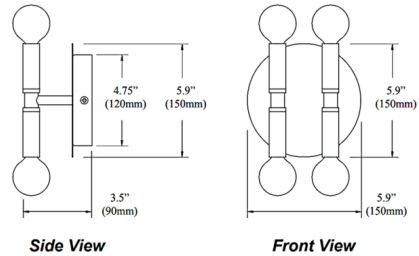

Shown in polished chrome

Specifications

COLOR	N/A
BODY FINISH	Polished Chrome
WATTAGE	160W
DIMMER	Standard 120V
DIMENSIONS	5.9"W x 5.9"H x 3.5"D
BULB NOT INCLUDED	4 x G16.5/Candelabra (E12)/40W/120V Incandescent
OTHER BULB OPTIONS	4 x G16.5/Candelabra (E12)/120V LED
COUNTRY OF ORIGIN	China