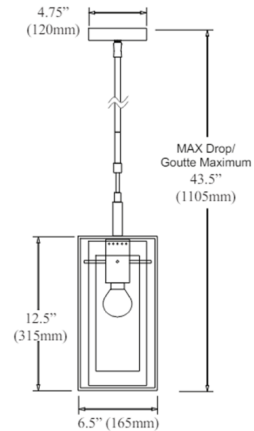

## Cubo Tall Pendant

By Dainolite

### Description

Straight and curved lines provide an eye-catching contrast in the Cubo Tall Pendant. If style is all in the details, Cubo jumps ahead of the crowd. A rectangular metal base drops from a straight rod, crafted in an open design with a grid on the top side to accommodate the light housing. Inside, a glass cylinder holds the light.

### Specifications

COLOR	Frost / Clear
BODY FINISH	Polished Chrome
WATTAGE	17W
DIMMER	Standard 120V
DIMENSIONS	6.5"W x 12.5"H x 6.5"D
BULB NOT INCLUDED	1 x A19/Medium (E26)/17W/120V LED
COUNTRY OF ORIGIN	China