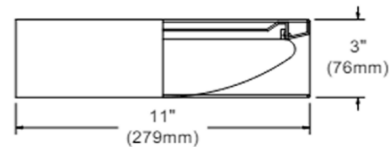

Shown in grey / white