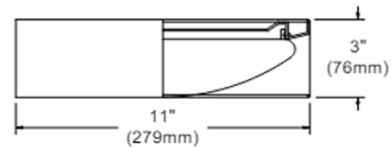

Shown in grey / white