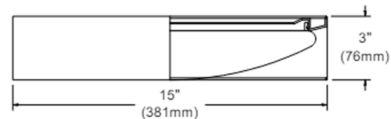

Lightology

lightology.com
866-954-4489
04-20-26

Project: _____

Company: _____

Location: _____ Fixture Type: _____

SPEC #: **DAI1025513**

Approved On: _____ Approved By: _____

Corinne Ceiling Light

By Dainolite

Description

The Corinne Ceiling Light features a metal and fabric shade in a drum style with an acrylic diffuser. With a narrow profile, it reveals the rounded LED inside, which is energy efficient and dimmable. With its clean lines and unfussy appeal, the Corinne family of lighting works well in your modern kitchen, bedroom, hallway or utility room. Note: Not all options are available.

Specifications

COLOR . . . . . White
BODY FINISH . . . . . Grey
WATTAGE 22W
DIMMER . . . . . Low Voltage Electronic
DIMENSIONS . . . . . 15"W x 3"H x 15"D
INTEGRATED LED MODULE . . . . . 1 x LED/22W/120V LED
COUNTRY OF ORIGIN . . . . . Canada

Technical Information

LAMP LIFE . . . . . 30000 hours
COLOR RENDERING . . . . . 80 CRI
LAMP COLOR 3000K
LUMENS/WATT 74.55
LUMINOUS FLUX . . . . . 1640 lumens

Shown in grey / white

CLICK TO VIEW PRODUCT

Notes: