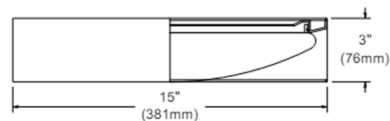

Lightology

lightology.com
866-954-4489
06-04-26

Project: _____

Company: _____

Location: _____ Fixture Type: _____

SPEC #: **DAI1025513**

Approved On: _____ Approved By: _____

Corinne Ceiling Light

By Dainolite

Description

The Corinne Ceiling Light features a metal and fabric shade in a drum style with an acrylic diffuser. With a narrow profile, it reveals the rounded LED inside, which is energy efficient and dimmable. With its clean lines and unfussy appeal, the Corinne family of lighting works well in your modern kitchen, bedroom, hallway or utility room. Note: Not all options are available.

Specifications

COLOR . . . . . White
BODY FINISH . . . . . Grey
WATTAGE 22W
DIMMER . . . . . Low Voltage Electronic
DIMENSIONS . . . . . 15"W x 3"H x 15"D
INTEGRATED LED MODULE . . . . . 1 x LED/22W/120V LED
COUNTRY OF ORIGIN . . . . . Canada

Technical Information

LAMP LIFE . . . . . 30000 hours
COLOR RENDERING . . . . . 80 CRI
LAMP COLOR 3000K
LUMENS/WATT 74.55
LUMINOUS FLUX . . . . . 1640 lumens

Shown in grey / white

CLICK TO VIEW PRODUCT

Notes: