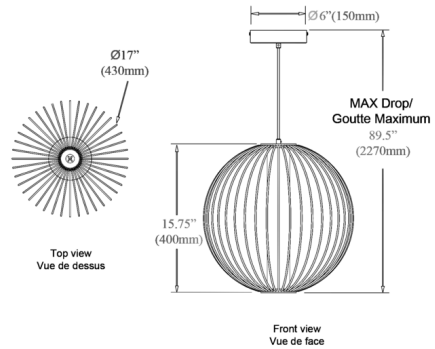

CLICK TO VIEW PRODUCT

Notes: