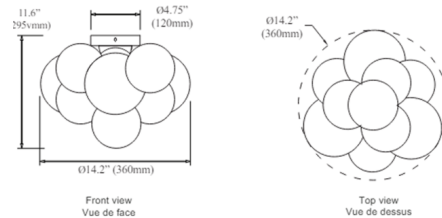

By Dainolite

Description

The emphasis is on the appeal of the spherical shape in the Comet Ceiling Flush Mount. The Comet is created with glass globes that reflect and amplify the lights set within a metal frame. Note: Not all options are available.

Shown in polished chrome / smoke

Specifications

COLOR	Smoke
BODY FINISH	Polished Chrome
WATTAGE	15W
DIMMER	Standard 120V
DIMENSIONS	14.2"W x 11.6"H
BULB NOT INCLUDED	3 x JCD/G9/5W/120V LED
COUNTRY OF ORIGIN	China