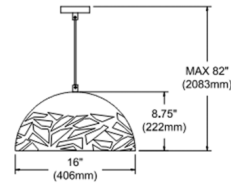

By Dainolite

Description

Escape to the ocean with the cleverly-crafted coastal lines of the Coral Dome Pendant. This piece is held securely from above by a sleek disc canopy and slender wire, with illumination provided by a single downward-oriented socket set into a metal dome. The shade's cutouts the natural patterns of coral reefs, obscuring some of the lamping's brightness while creating an ambient interplay of light and shadow around the fixture. Note: Not all options are available.

Shown in matte white

Specifications

COLOR	N/A
BODY FINISH	Matte White
WATTAGE	27W
DIMMER	N/A
DIMENSIONS	20"W x 10.75"H x 20"D
BULB NOT INCLUDED	1 x A21/Medium (E26)/27W/120V LED
COUNTRY OF ORIGIN	Viet Nam