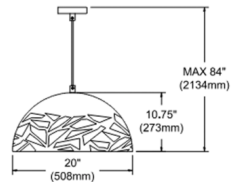

By Dainolite

Description

Escape to the ocean with the cleverly-crafted coastal lines of the Coral Dome Pendant. This piece is held securely from above by a sleek disc canopy and slender wire, with illumination provided by a single downward-oriented socket set into a metal dome. The shade's cutouts the natural patterns of coral reefs, obscuring some of the lamping's brightness while creating an ambient interplay of light and shadow around the fixture. Note: Not all options are available.

Shown in matte white

Specifications

COLOR	N/A
BODY FINISH	Matte White
WATTAGE	27W
DIMMER	N/A
DIMENSIONS	20"W x 10.75"H x 20"D
BULB NOT INCLUDED	1 x A21/Medium (E26)/27W/120V LED
COUNTRY OF ORIGIN	Viet Nam