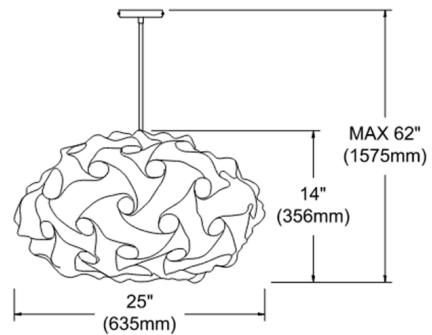

### Specifications

COLOR	White
BODY FINISH	Polished Chrome
WATTAGE	15W
DIMMER	Low Voltage Electronic
DIMENSIONS	25"W x 14"H x 25"D
BULB NOT INCLUDED	3 x A19/Medium (E26)/5W/120V LED
COUNTRY OF ORIGIN	Canada