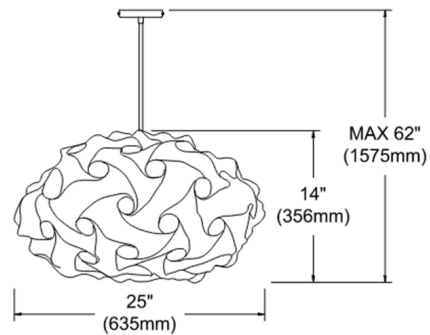

By Dainolite

Description

The ingenious design of the Globus Oval Pendant lends its unique flair to any room in your home and any place you want to create a center of attention. A simple satin chrome drop holds a fabric shade that swirls and overlaps in a precise and intricate pattern that creates movement and an enchanting play to the light.

Shown in polished chrome / white

Specifications

COLOR	White
BODY FINISH	Polished Chrome
WATTAGE	15W
DIMMER	Low Voltage Electronic
DIMENSIONS	25"W x 14"H x 25"D
BULB NOT INCLUDED	3 x A19/Medium (E26)/5W/120V LED
COUNTRY OF ORIGIN	Canada