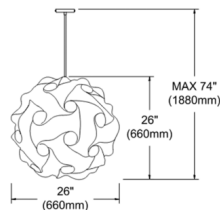

Shown in polished chrome / white

Specifications

| | |
|-------------------|----------------------------------|
| COLOR | White |
| BODY FINISH | Polished Chrome |
| WATTAGE | 15W |
| DIMMER | Low Voltage Electronic |
| DIMENSIONS | 26"W x 26"H x 26"D |
| BULB NOT INCLUDED | 3 x A19/Medium (E26)/5W/120V LED |
| COUNTRY OF ORIGIN | Canada |