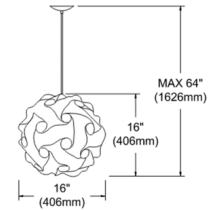

Shown in polished chrome / white

Specifications

| | |
|-------------------|----------------------------------|
| COLOR | White |
| BODY FINISH | Polished Chrome |
| WATTAGE | 15W |
| DIMMER | Low Voltage Electronic |
| DIMENSIONS | 26"W x 26"H x 26"D |
| BULB NOT INCLUDED | 3 x A19/Medium (E26)/5W/120V LED |
| COUNTRY OF ORIGIN | Canada |