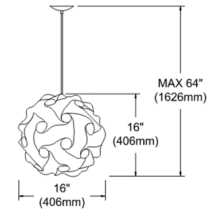

### Specifications

COLOR	White
BODY FINISH	Polished Chrome
WATTAGE	15W
DIMMER	Low Voltage Electronic
DIMENSIONS	26"W x 26"H x 26"D
BULB NOT INCLUDED	3 x A19/Medium (E26)/5W/120V LED
COUNTRY OF ORIGIN	Canada