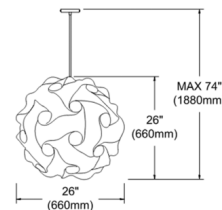

### Specifications

COLOR	White
BODY FINISH	Polished Chrome
WATTAGE	15W
DIMMER	Low Voltage Electronic
DIMENSIONS	26"W x 26"H x 26"D
BULB NOT INCLUDED	3 x A19/Medium (E26)/5W/120V LED
COUNTRY OF ORIGIN	Canada