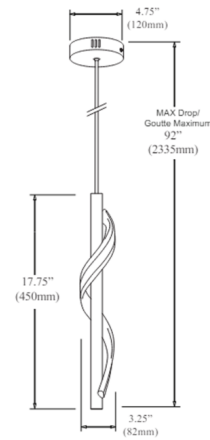

Shown in matte black / white

CLICK TO VIEW PRODUCT

Notes: