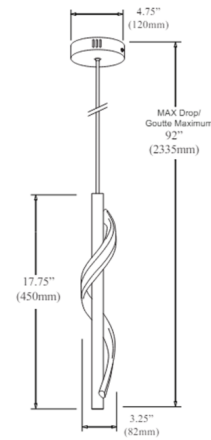

Shown in matte black / white

CLICK TO VIEW PRODUCT

Notes: