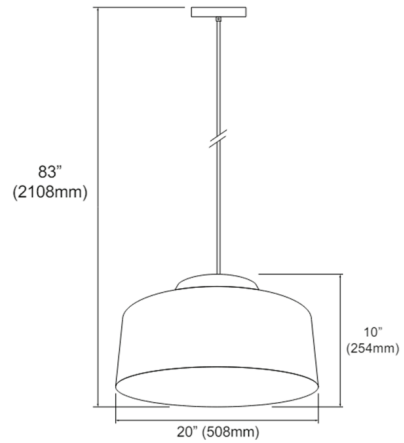

Description

The Kup Pendant is a minimalistic fixture ideal for bringing a clean look and soft light to any interior decor style. Its domed shade is crafted from metal and given a smooth finish with a slightly drum-shaped profile that evokes the look of ceramic pots.

Shown in white / white

Specifications

COLOR	White
BODY FINISH	White
WATTAGE	9W
DIMMER	Standard 120V
DIMENSIONS	20"W x 10"H x 20"D
BULB NOT INCLUDED	1 x A19/Medium (E26)/9W/120V LED
COUNTRY OF ORIGIN	China