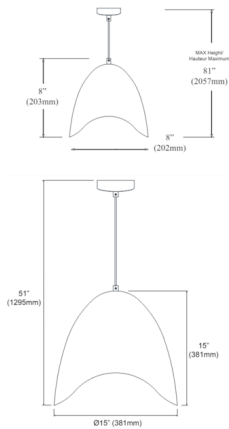

### Description

The Myra Pendant has a presence that can't be ignored, in a relatively small footprint perfect for any size space. The all metal design begins with a simple drop and ends in a modified bowl shade with an asymmetrical curving edge. It creates a focal point that will highlight the furnishings and area around it. Myra lighting has a distinctly modern panache that adds a sense of your refined style to a foyer, kitchen or main hallway.

### Specifications

COLOR	White
BODY FINISH	Black
WATTAGE	9W
DIMMER	Standard 120V
DIMENSIONS	8"W x 8"H x 8"D
BULB NOT INCLUDED	1 x A19/Medium (E26)/9W/120V LED
COUNTRY OF ORIGIN	China

CLICK TO VIEW PRODUCT