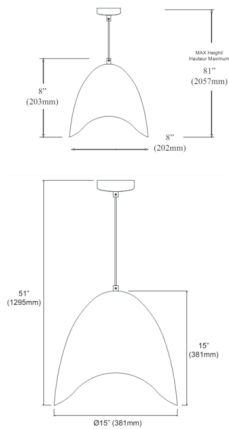

Description

The Myra Pendant has a presence that can't be ignored, in a relatively small footprint perfect for any size space. The all metal design begins with a simple drop and ends in a modified bowl shade with an asymmetrical curving edge. It creates a focal point that will highlight the furnishings and area around it. Myra lighting has a distinctly modern panache that adds a sense of your refined style to a foyer, kitchen or main hallway.

Shown in black / white

Specifications

COLOR	White
BODY FINISH	Black
WATTAGE	9W
DIMMER	Standard 120V
DIMENSIONS	8"W x 8"H x 8"D
BULB NOT INCLUDED	1 x A19/Medium (E26)/9W/120V LED
COUNTRY OF ORIGIN	China

CLICK TO VIEW PRODUCT