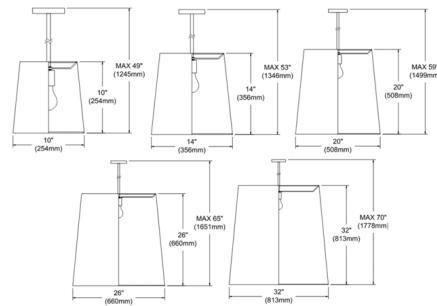

By Dainolite

Description

The Oversized Tapered Drum Pendant provides minimalist designs like this communicate confidence with the visual clarity of geometry. The disappearing character of the slim suspension helps make the piece a standout on its own or in sequence over a table. The fabric shade fine-tunes the traditional tapered shade to its essential form. The depth of the shade gives depth to its light as a diffused down glow streams through the opening. Note: Not all options are available.

Shown in aged brass / white / white / white

Specifications

COLOR White
 BODY FINISH Aged Brass / White / White
 WATTAGE 17W
 DIMMER Standard 120V
 DIMENSIONS 26"W x 26"H
 BULB NOT INCLUDED 1 x A19/Medium (E26)/17W/120V LED
 COUNTRY OF ORIGIN Canada