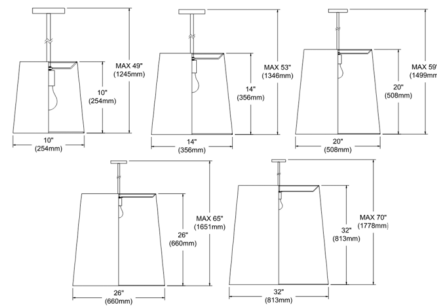

By Dainolite

Description

The Oversized Tapered Drum Pendant provides minimalist designs like this communicate confidence with the visual clarity of geometry. The disappearing character of the slim suspension helps make the piece a standout on its own or in sequence over a table. The fabric shade fine-tunes the traditional tapered shade to its essential form. The depth of the shade gives depth to its light as a diffused down glow streams through the opening. Note: Not all options are available.

Shown in aged brass / white / white / white

Specifications

COLOR	White
BODY FINISH	Aged Brass / White / White
WATTAGE	17W
DIMMER	Standard 120V
DIMENSIONS	26"W x 26"H
BULB NOT INCLUDED	1 x A19/Medium (E26)/17W/120V LED
COUNTRY OF ORIGIN	Canada