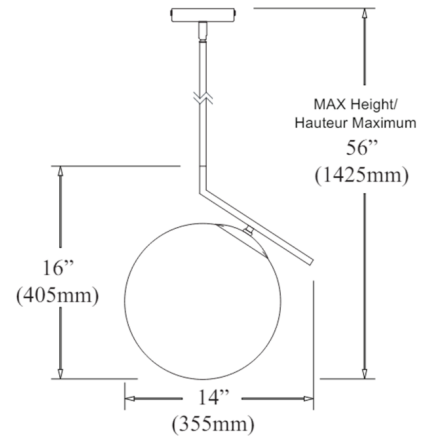

Specifications

COLOR Opal White
BODY FINISH Matte Black
WATTAGE 9W
DIMMER Standard 120V
DIMENSIONS 14"W x 16"H x 12"D
BULB NOT INCLUDED 1 x A19/Medium (E26)/9W/120V LED
COUNTRY OF ORIGIN China

Technical Information

PRODUCT DIMENSIONS Downrods Included: 1-8", 1-11" and 1-20" Stems

Notes:

Shown in matte black / opal white

CLICK TO VIEW PRODUCT