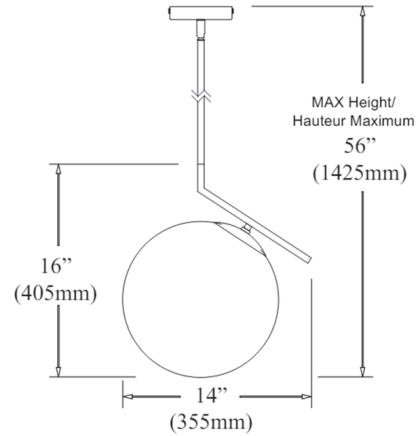

Specifications

COLOR Opal White
BODY FINISH Matte Black
WATTAGE 9W
DIMMER Standard 120V
DIMENSIONS 14"W x 16"H x 12"D
BULB NOT INCLUDED 1 x A19/Medium (E26)/9W/120V LED
COUNTRY OF ORIGIN China

Technical Information

PRODUCT DIMENSIONS Downrods Included: 1-8", 1-11" and 1-20" Stems

Shown in matte black / opal white

CLICK TO VIEW PRODUCT

Notes: