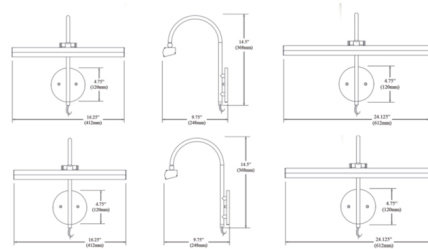

CLICK TO VIEW PRODUCT

Notes: