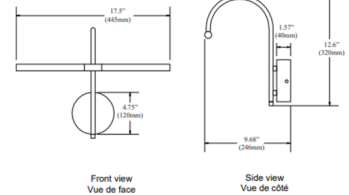

### Description

The Contemporary Picture Light features an arm extends vertically from the metal base in your choice of finish, curving back down to angle the horizontal light bar at the work on the wall. It's a lyrical design with an artistic flair that will complement the piece it illuminates. Can be used as a plug-in or hardwire picture light. Plug in option includes 72 inch cord length with on/off switch.

### Specifications

COLOR	N/A
BODY FINISH	Polished Chrome
WATTAGE	12W
DIMMER	N/A
DIMENSIONS	17.5"W x 12.6"H x 9.68"D
INTEGRATED LED MODULE	2 x LED/6W/120V LED
COUNTRY OF ORIGIN	China