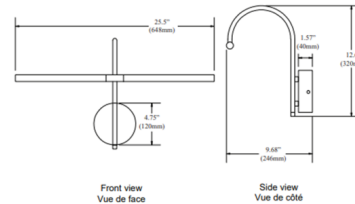

### Description

The Contemporary Picture Light features an arm extends vertically from the metal base in your choice of finish, curving back down to angle the horizontal light bar at the work on the wall. It's a lyrical design with an artistic flair that will complement the piece it illuminates. Can be used as a plug-in or hardwire picture light. Plug in option includes 72 inch cord length with on/off switch.

### Specifications

COLOR	N/A
BODY FINISH	Polished Chrome
WATTAGE	12W
DIMMER	N/A
DIMENSIONS	17.5"W x 12.6"H x 9.68"D
INTEGRATED LED MODULE	2 x LED/6W/120V LED
COUNTRY OF ORIGIN	China